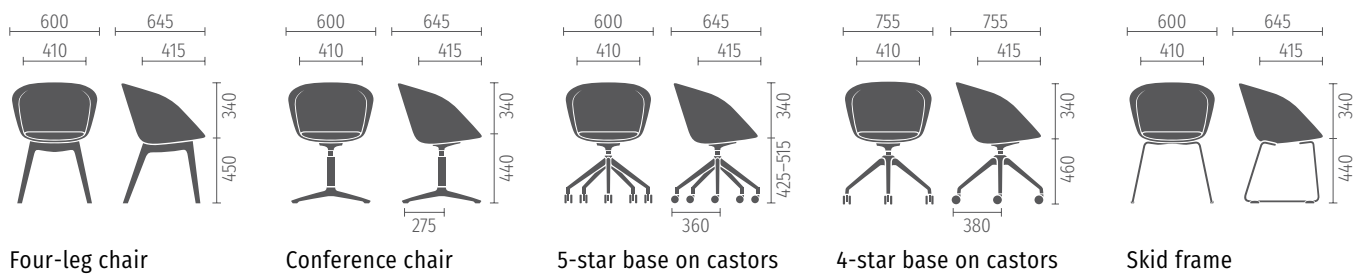

## Star base made of plastic (4-star base and 5-star base)

Black

Clear white

The colour of the castors matches the star base: black or white

Four-leg chair

Conference chair

5-star base on castors

4-star base on castors

## on spot cosy

Fully upholstered club chair

1. Dimensions (in mm)	Four-leg chair	Conference chair	5-star base on castors	4-star base on castors	Skid model
Width	600	600	600	755	600
Height	790	780	765–855	800	780
Depth	645	645	645	755	645
Seat width	410	410	410	410	410
Seat height	450	440	425–515	460	440
Seat depth	415	415	415	415	415
Weight (in kg)	8.1	9.4	9.3	8,8	8.6