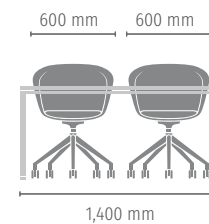

on spot cosy

Due to its compact design, on spot cosy has the width of a regular conference chair. This means that there is room for everyone and enough freedom of movement.