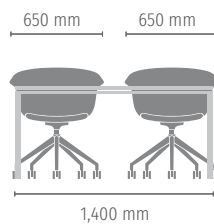

Regular club chair

Due to their wider armrests, fully upholstered armchairs require more space. This reduces the amount of people to accommodate at a table.