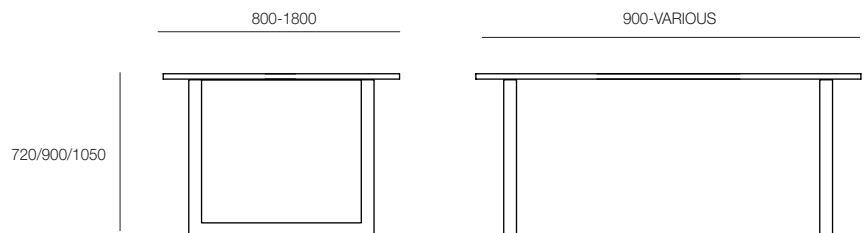

TECHNICAL DRAWINGS

PRODUCT OPTIONS

ecf

1F Marine Parade
Abbotsford, Victoria
3067 Australia

T +61 (3) 9818 5444
F +61 (3) 9818 6655
info@ecf.com.au

ecf.com.au

ecf.hfa

@ecf_hfa