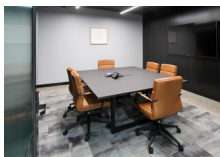

PRODUCT OPTIONS

ecf

1F Marine Parade
Abbotsford, Victoria
3067 Australia

T +61 (3) 9818 5444
F +61 (3) 9818 6655
info@ecf.com.au

ecf.com.au

ecf.hfa

@ecf_hfa