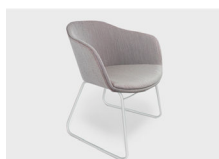

ZAC

The Zac visitor chair has great visual appeal and is perfect for a range of environments. It is ideal for creating a collaborative space for casual meetings, or in reception areas, waiting areas or activity based workspaces. It looks great with the two-tone option of fabric and leather. Available in standard and high back with several leg, colour and upholstery options.

DIMENSIONS

Height	Width	Depth
Various	Various	Various

SPECIFICATIONS

Fully upholstered in any suitable fabric, leather or vinyl
Polished aluminium or powdercoated base options
5 year warranty

OPTIONS

Legs: sled, 5 Star swivel on castors with gas lift, 4 way swivel, 4 way swivel on castors, timber frame

Available in standard or high back

GENERAL

Origin	Lead Time
Australia	4 weeks

TECHNICAL DRAWINGS

STANDARD BACK

SWIVEL ON CASTORS
Overall Height 730-840
Seat Height 450-560

4 WAY SWIVEL ON CASTORS
Overall Height 780
Seat Height 515

TIMBER FRAME
Overall Height 730
Seat Height 500

4 WAY SWIVEL
Overall Height 730
Seat Height 500

SLED
Overall Height 730
Seat Height 480

4 LEG
Overall Height 750
Seat Height 480

HIGH BACK

5 STAR SWIVEL ON CASTORS WITH GAS LIFT
Overall Height 850-960
Seat Height 450-560

4 WAY SWIVEL ON CASTORS
Overall Height 880
Seat Height 515

TIMBER FRAME
Overall Height 860
Seat Height 500

4 WAY SWIVEL
Overall Height 860
Seat Height 500

SLED
Overall Height 850
Seat Height 480

4 LEG
Overall Height 850
Seat Height 480

PRODUCT OPTIONS

SLED

ecf

1F Marine Parade
Abbotsford, Victoria
3067 Australia

T +61 (3) 9818 5444
F +61 (3) 9818 6655
info@ecf.com.au

ecf.com.au

ecf.hfa

@ecf_hfa

SAI GLOBAL

SAI GLOBAL