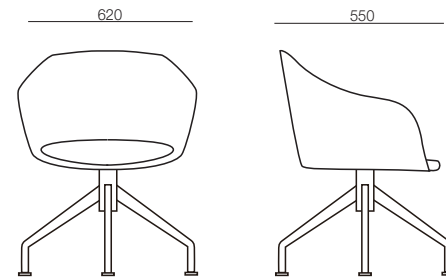

DIMENSIONS

Height	Width	Depth
Various	Various	Various

SPECIFICATIONS

Fully upholstered in any suitable fabric, leather or vinyl
 Polished aluminium or powdercoated base options
 5 year warranty

OPTIONS

Legs: sled, 5 Star swivel on castors with gas lift, 4 way swivel, 4 way swivel on castors, timber frame

Available in standard or high back

GENERAL

Origin	Lead Time
Australia	4 weeks

TECHNICAL DRAWINGS

STANDARD BACK

SWIVEL ON CASTORS
 Overall Height 730-840
 Seat Height 450-560

4 WAY SWIVEL ON CASTORS
 Overall Height 780
 Seat Height 515

TIMBER FRAME
 Overall Height 730
 Seat Height 500

4 WAY SWIVEL
 Overall Height 730
 Seat Height 500

SLED
 Overall Height 730
 Seat Height 480

4 LEG
 Overall Height 750
 Seat Height 480

HIGH BACK

5 STAR SWIVEL ON CASTORS WITH GAS LIFT
 Overall Height 850-960
 Seat Height 450-560

4 WAY SWIVEL ON CASTORS
 Overall Height 880
 Seat Height 515

TIMBER FRAME
 Overall Height 860
 Seat Height 500

4 WAY SWIVEL
 Overall Height 860
 Seat Height 500

SLED
 Overall Height 850
 Seat Height 480

4 LEG
 Overall Height 850
 Seat Height 480