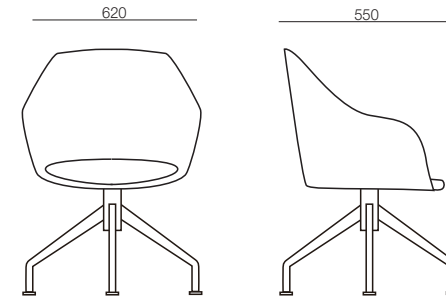

Available in standard or high back

GENERAL

Origin	Lead Time
Australia	4 weeks

TECHNICAL DRAWINGS

STANDARD BACK

SWIVEL ON CASTORS
 Overall Height 730-840
 Seat Height 450-560

4 WAY SWIVEL ON CASTORS
 Overall Height 780
 Seat Height 515

TIMBER FRAME
 Overall Height 730
 Seat Height 500

4 WAY SWIVEL
 Overall Height 730
 Seat Height 500

SLED
 Overall Height 730
 Seat Height 480

4 LEG
 Overall Height 750
 Seat Height 480

HIGH BACK

5 STAR SWIVEL ON CASTORS WITH GAS LIFT
 Overall Height 850-960
 Seat Height 450-560

4 WAY SWIVEL ON CASTORS
 Overall Height 880
 Seat Height 515

TIMBER FRAME
 Overall Height 860
 Seat Height 500

4 WAY SWIVEL
 Overall Height 860
 Seat Height 500

SLED
 Overall Height 850
 Seat Height 480

4 LEG
 Overall Height 850
 Seat Height 480