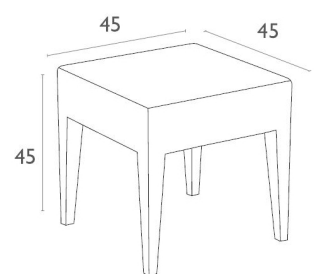

DIMENSIONS

Height	Width	Depth
450mm	various	various

SPECIFICATIONS

Made in Europe
2 year structural warranty
Suitable for indoor and outdoor commercial use
UV-stabilised polypropylene
Weather resistant

OPTIONS

Side table or coffee table
Available in Chocolate, Anthracite and White

GENERAL

Origin	Lead Time
Europe	4 weeks

TECHNICAL DRAWINGS

PRODUCT OPTIONS

ecf

1F Marine Parade
Abbotsford, Victoria
3067 Australia

T +61 (3) 9818 5444
F +61 (3) 9818 6655
info@ecf.com.au