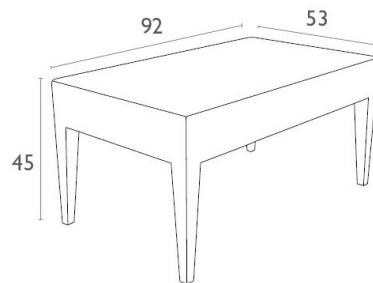

DIMENSIONS

Height	Width	Depth
450mm	various	various

SPECIFICATIONS

Made in Europe
2 year structural warranty
Suitable for indoor and outdoor commercial use
UV-stabilised polypropylene
Weather resistant

OPTIONS

Side table or coffee table
Available in Chocolate, Anthracite and White

GENERAL

Origin	Lead Time
Europe	4 weeks

TECHNICAL DRAWINGS

PRODUCT OPTIONS

ecf

1F Marine Parade
Abbotsford, Victoria
3067 Australia

T +61 (3) 9818 5444
F +61 (3) 9818 6655
info@ecf.com.au