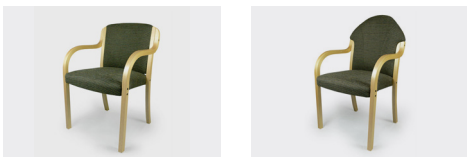

HFA

BANKETT 20

BANKETT 20

The Bankett 20 is a functional chair – stackable and lightweight making it useful when reconfiguring both dining and activity rooms. The Bankett 20 has a laminated timber frame that makes for a strong and durable chair.

DIMENSIONS

Height	Width	Depth
820mm	540mm	570mm

SPECIFICATIONS

Made in Australia
5-year warranty
AFRDI Certified
GECA Certified
Fire retardant foam
Ply timber Ash frame
Stackable
¾ backrest
Upholstered in any suitable fabric, leather or vinyl

OPTIONS

Colour stain matching
Full backrest
High backrest

PRODUCT OPTIONS

GENERAL

Origin	Lead Time
Australia	4 weeks

TECHNICAL DRAWINGS

HFA

1F Marine Parade
Abbotsford, Victoria
3067 Australia