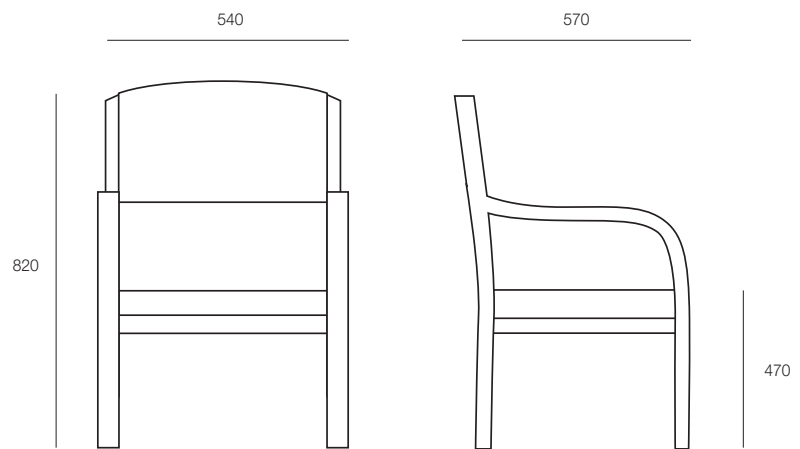

DIMENSIONS

Height	Width	Depth
820mm	540mm	570mm

SPECIFICATIONS

Made in Australia
5-year warranty
AFRDI Certified
GECA Certified
Fire retardant foam
Ply timber Ash frame
Stackable
¾ backrest
Upholstered in any suitable fabric, leather or vinyl

OPTIONS

Colour stain matching
Full backrest
High backrest

PRODUCT OPTIONS

GENERAL

Origin	Lead Time
Australia	4 weeks

TECHNICAL DRAWINGS

HFA

1F Marine Parade
Abbotsford, Victoria
3067 Australia