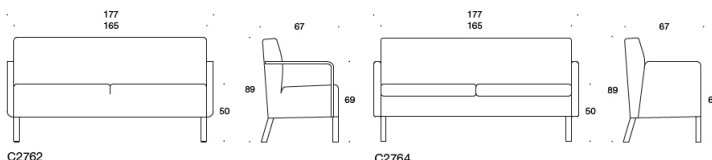

PLUS+

DESIGN JUKKA SETÄLÄ

Inspiring
spaces

Martela

Product code number:

C2752, C2754, C2762, C2764

Fabric consumption:

C2752: 3.1 m / pcs

C2754: 4.5 m / pcs

C2762: 3.8 m / pcs

C2764: 5.2 m / pcs

Material description:

Wooden parts: birch or oak.

Stain colours: black, white (stained on birch).

C2752

C2754