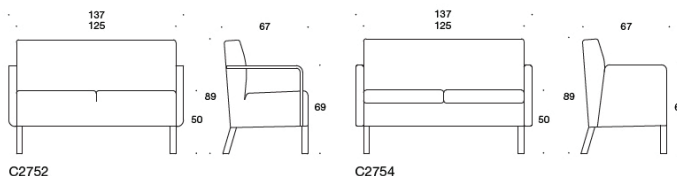

PLUS+

DESIGN JUKKA SETÄLÄ

Inspiring
spaces

Martela

Product code number:

C2752, C2754, C2762, C2764

Fabric consumption:

C2752: 3.1 m / pcs

C2754: 4.5 m / pcs

C2762: 3.8 m / pcs

C2764: 5.2 m / pcs

Material description:

Wooden parts: birch or oak.

Stain colours: black, white (stained on birch).

C2752

C2754