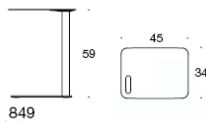

TRAILER

DESIGN RANE VASKIVUORI

Inspiring
spaces

Martela

Material description:

Table top: aluminium.

Base: steel.

Colours: white, yellow or Inspiring Colours.